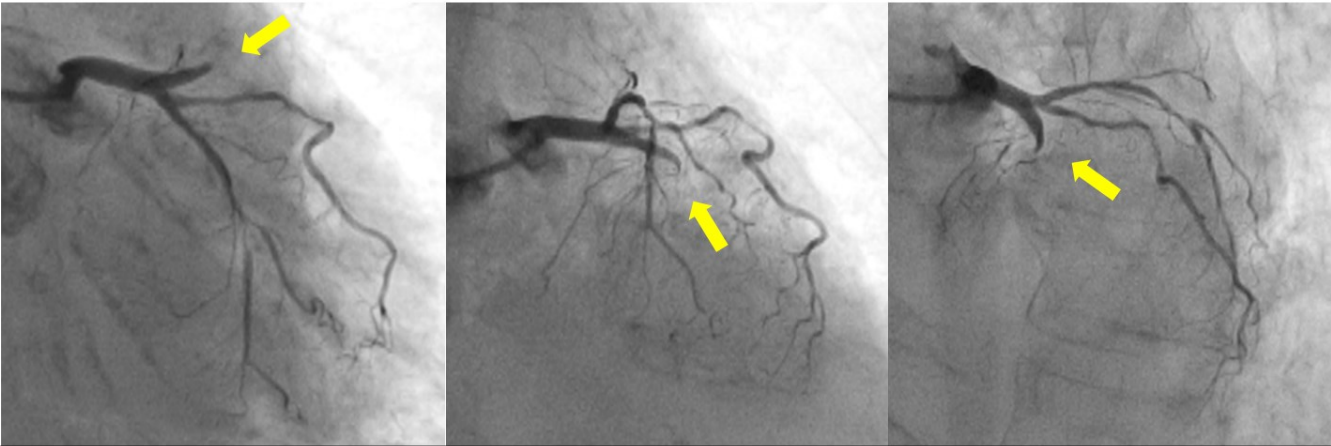

Fig. 1

Fig. 2A

Scan time: 5.3sec Frame rate: 15 Total image: 80

Fig. 2B

Scan time: 3.7sec Frame rate: 15 Total image: 56

Fig. 2C

DARCA

PCI