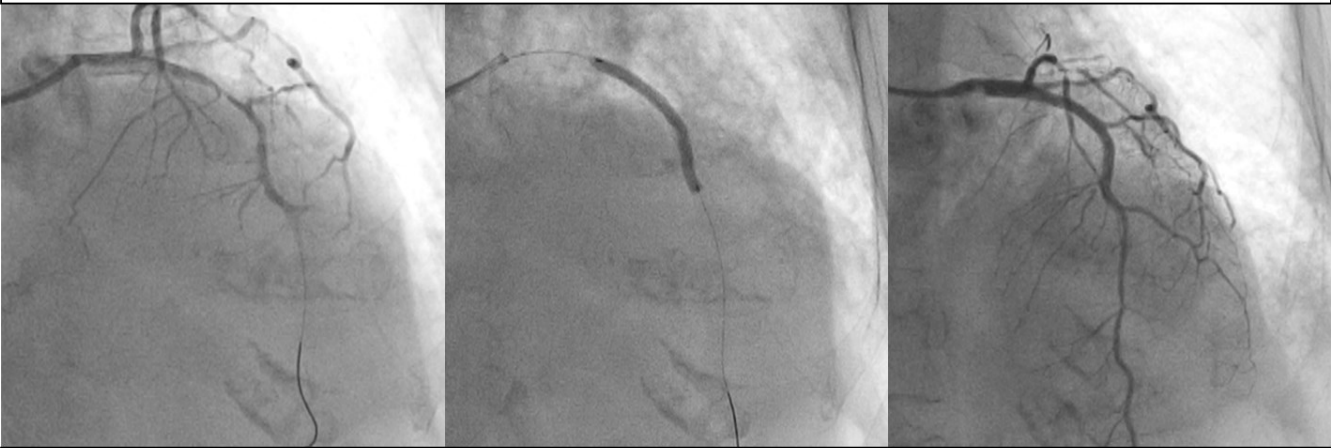

Fig. 1

Fig. 2A

Scan time: 5.3sec Frame rate: 15 Total image: 80

Fig. 2B

Scan time: 3.7sec Frame rate: 15 Total image: 56

Fig. 2C

DARCA

PCI