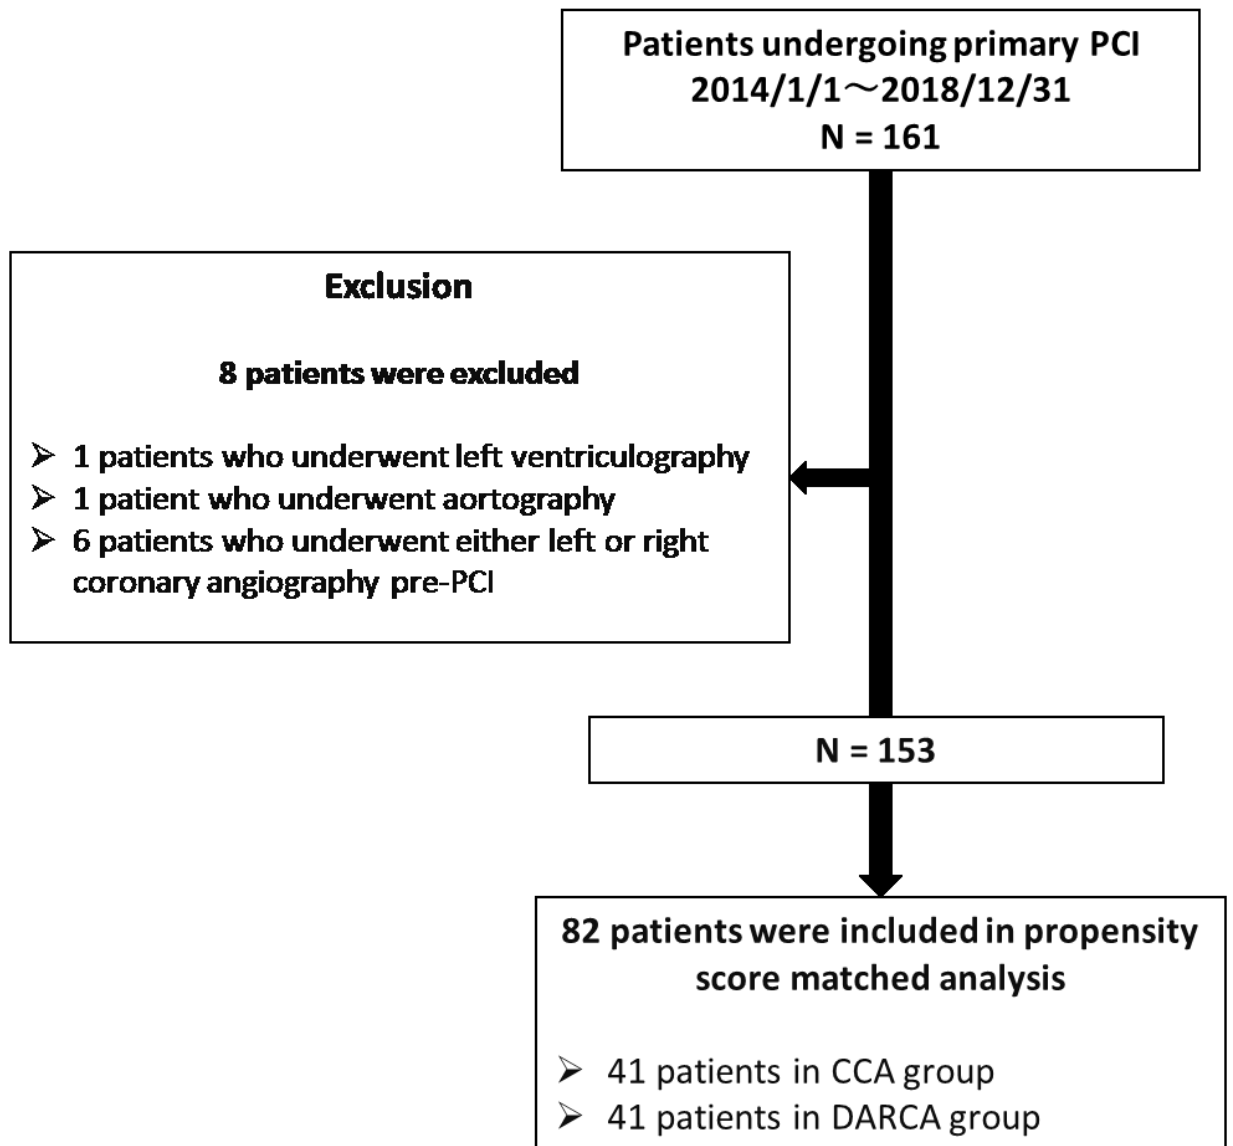

Fig. 1

Fig. 2A

Scan time: 5.3sec Frame rate: 15 Total image: 80

Fig. 2B

Scan time: 3.7sec Frame rate: 15 Total image: 56

Fig. 2C

DARCA

PCI